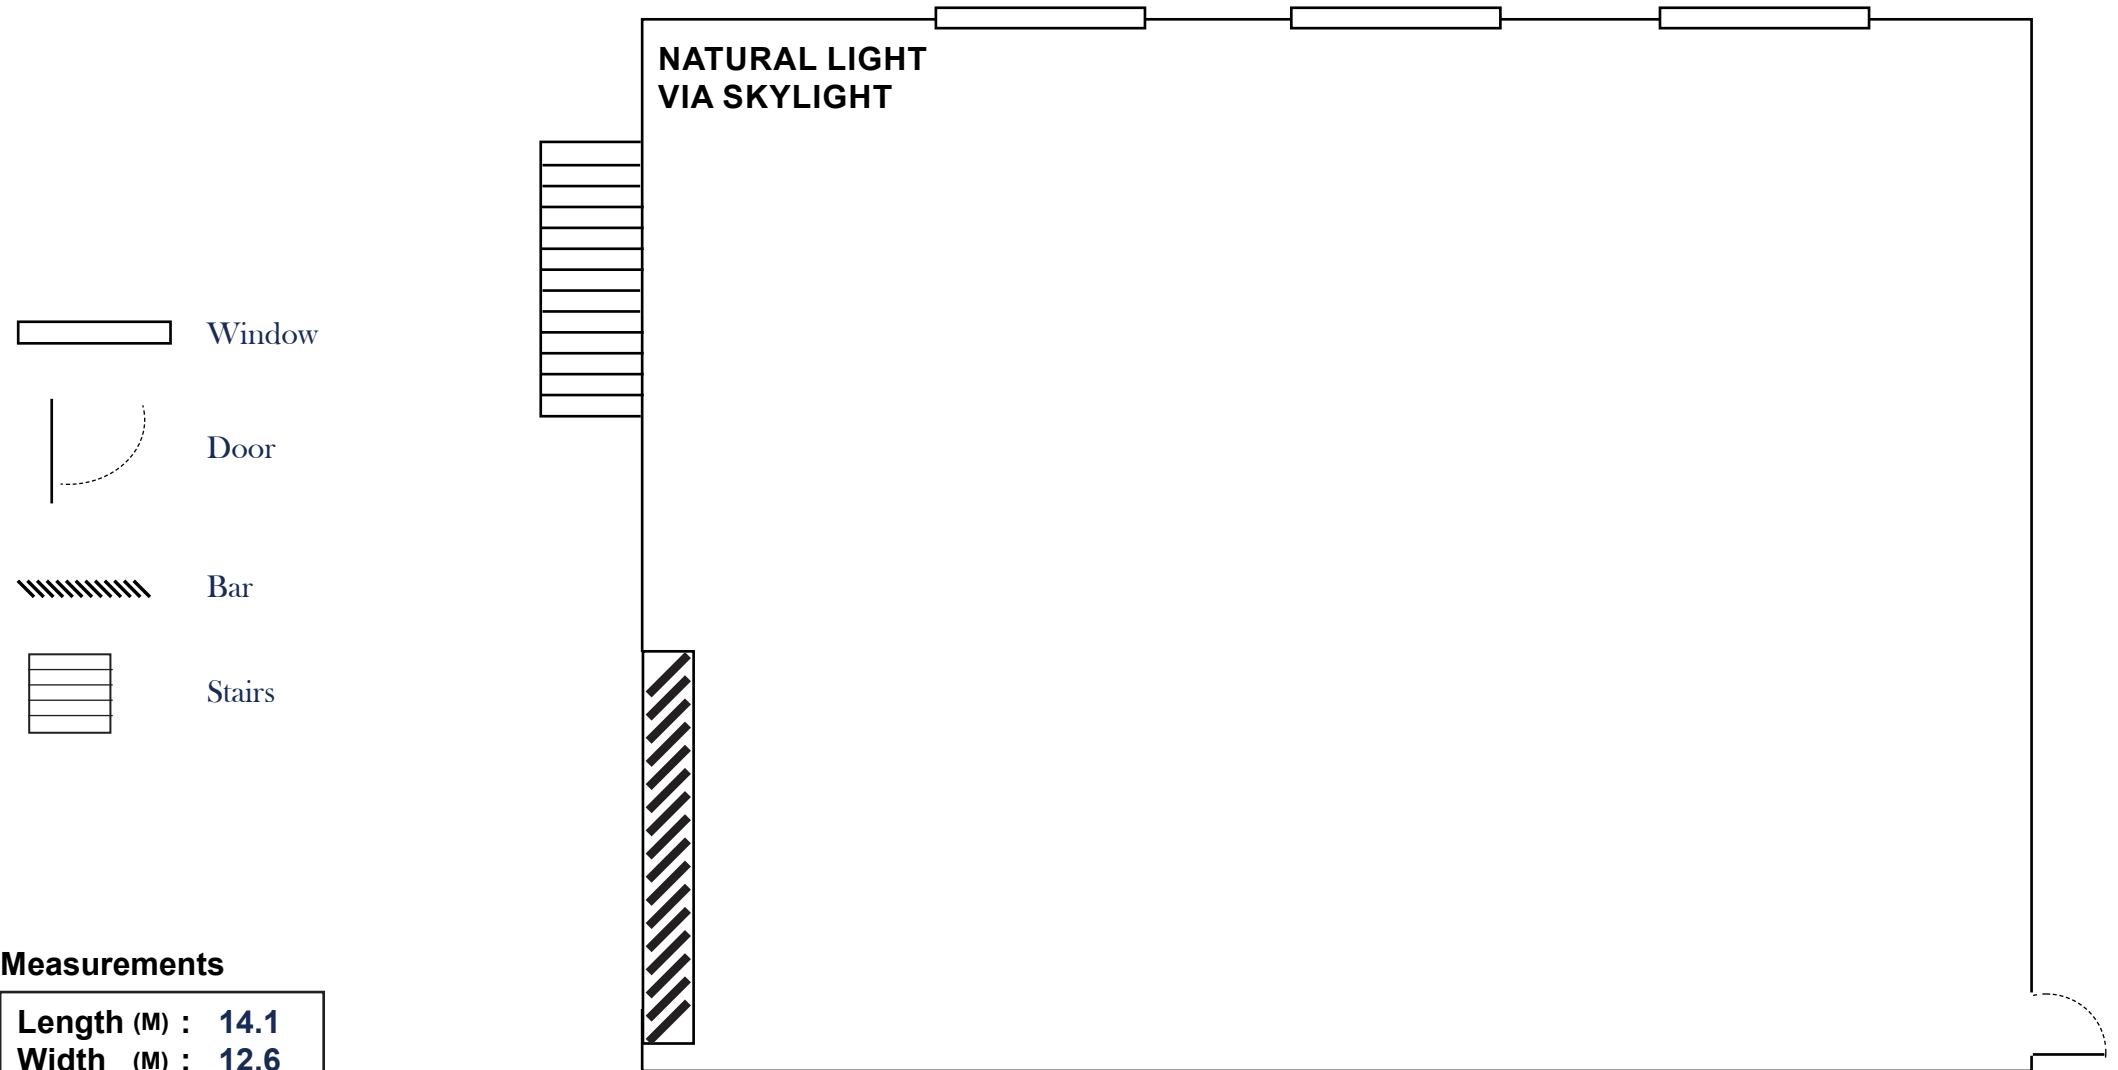

# Prince Philip Building

## Deacon's Suite

### Measurements

**Length (M) : 14.1**  
**Width (M) : 12.6**  
**Height (M) : 6.25**  
**Area (Sq m): 177.6**