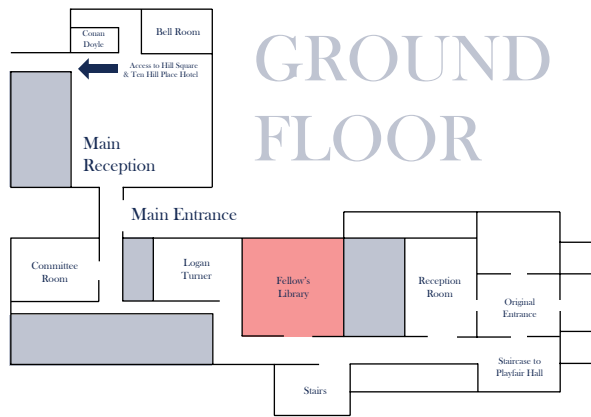

Playfair Building Fellows Library

 Window

 Door

Measurements

Length (M) : 9
Width (M) : 8
Height (M) : 3.6
Area (Sq m): 80.82