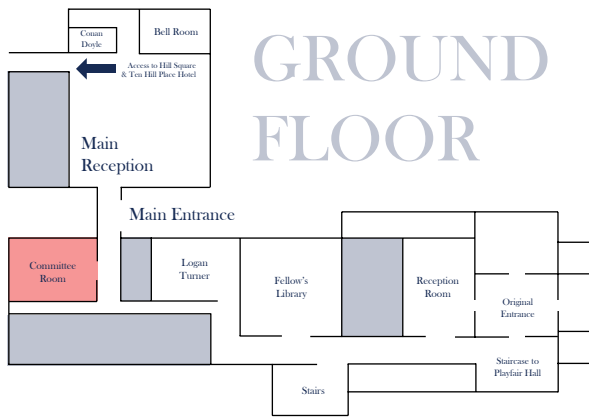

Playfair Building Committee Room

 Window

 Door

Measurements

Length (M) : 6.4

Width (M) : 5.4

Height (M) : 3.2

Area (Sq m): 34.81